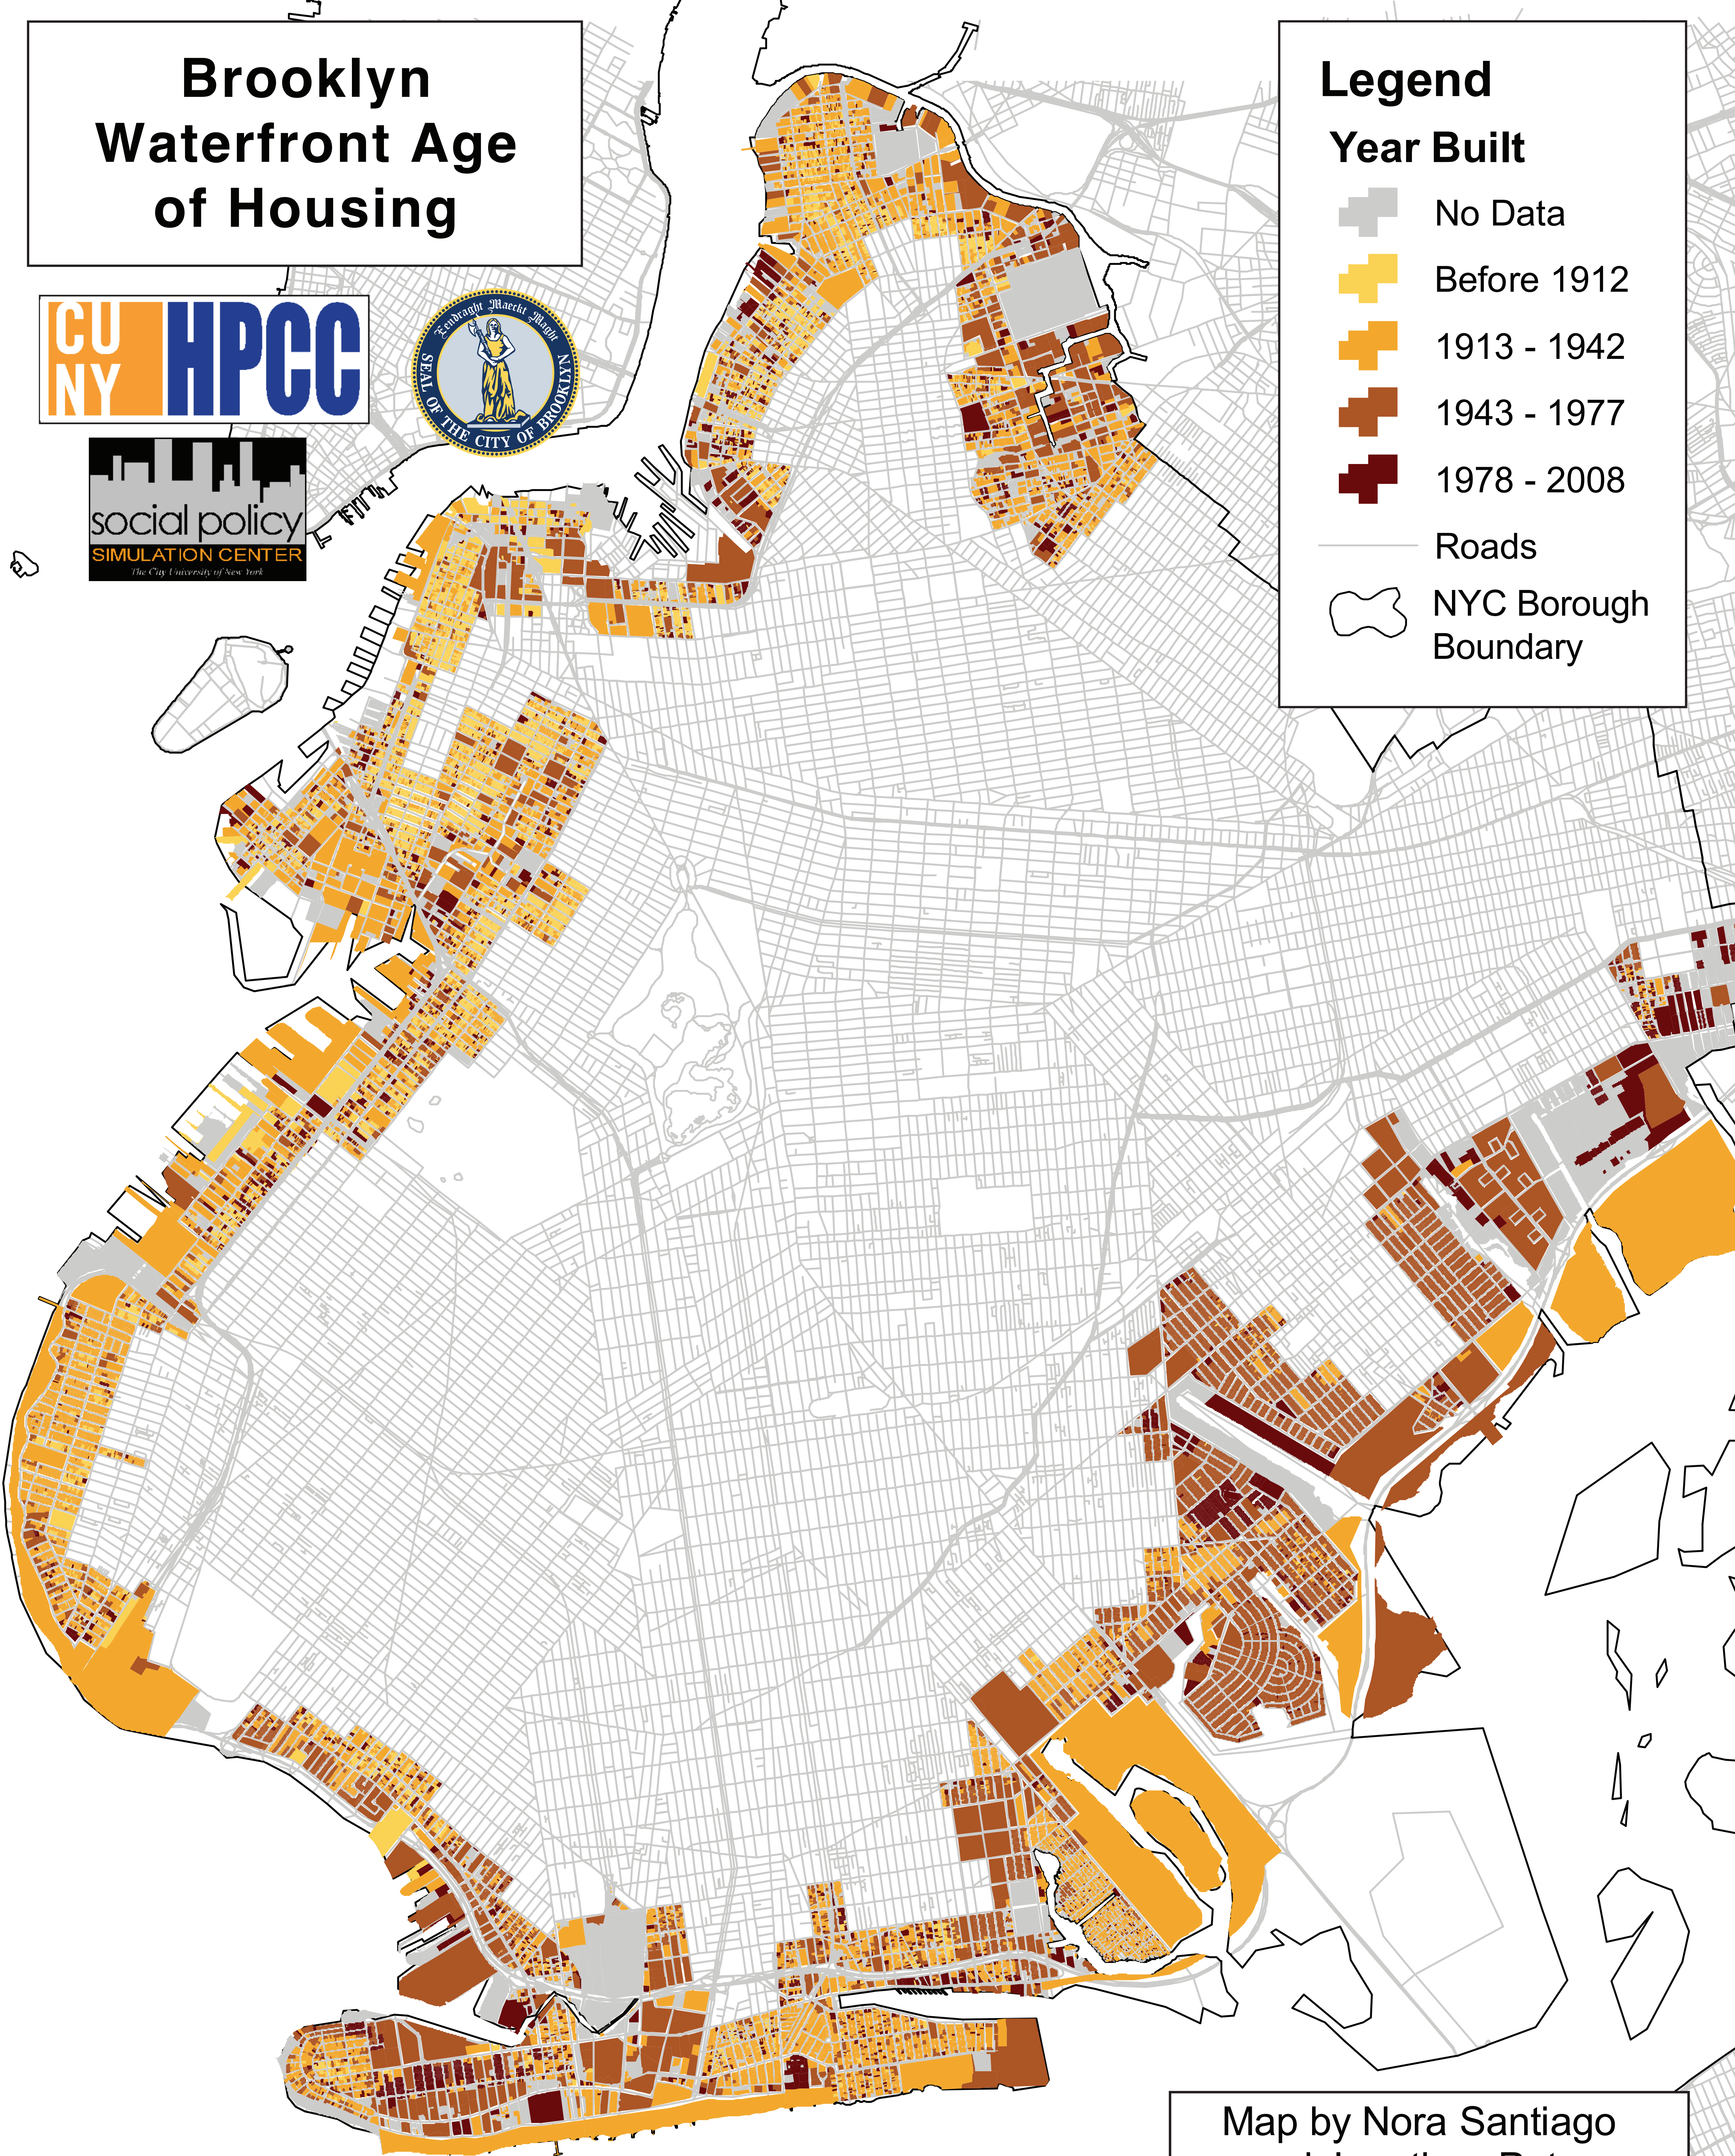

# Brooklyn Waterfront Age of Housing

## Legend

### Year Built

- No Data
- Before 1912
- 1913 - 1942
- 1943 - 1977
- 1978 - 2008
- Roads
- NYC Borough Boundary

0 1.5 3 Miles

Map by Nora Santiago and Jonathan Peters  
The College of Staten Island  
September 20th, 2011